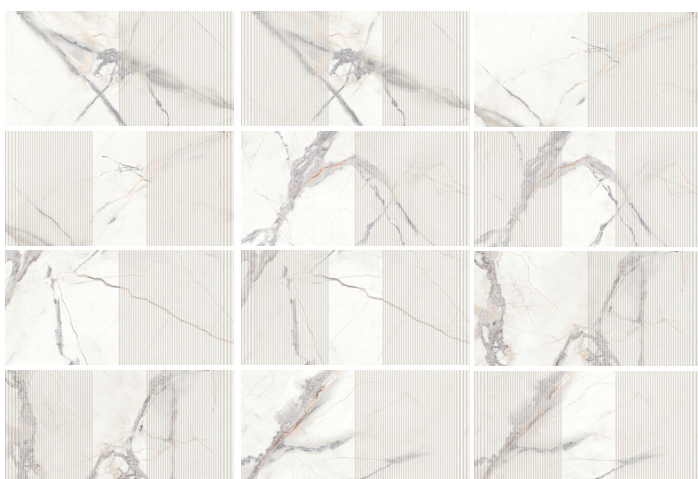

graphic development 30X60 3D Rect.