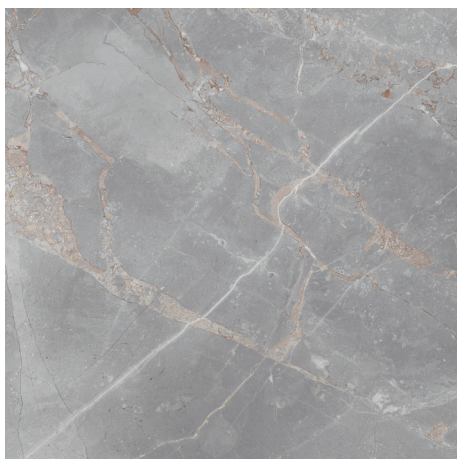

7,4mm

THICKNESS

R9

PEI4

Iberis  
60X60 ELITE Rect.

Iberis  
30X60 ELITE Rect.

Iberis  
30X60 ELITE 3D Rect.

Iberis  
7,5X60 ELITE Bat. Rect.