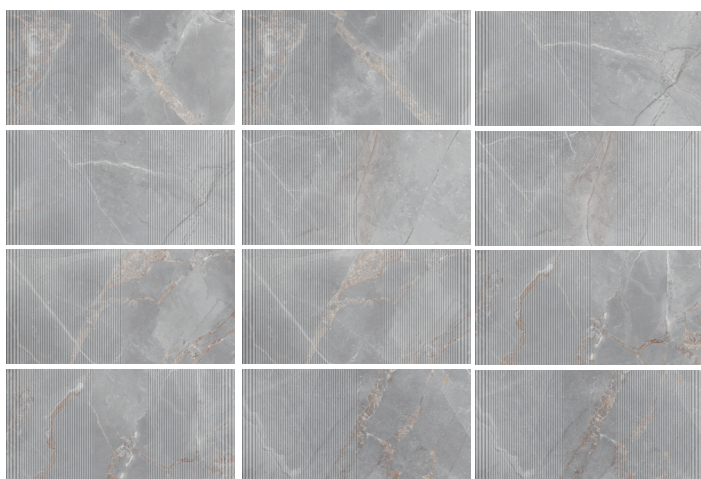

7,4mm

THICKNESS

R9

PEI4

Iberis  
60X60 ELITE Rect.

Iberis  
30X60 ELITE Rect.

Iberis  
30X60 ELITE 3D Rect.

Iberis  
7,5X60 ELITE Bat. Rect.