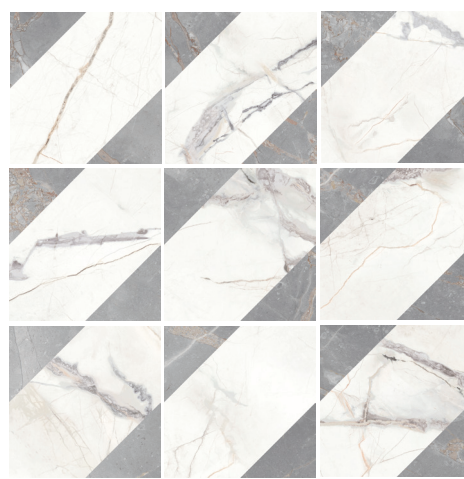

graphic development 20X20 Mix Dec