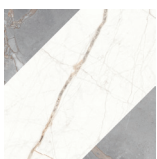

20X20 Mix Dec