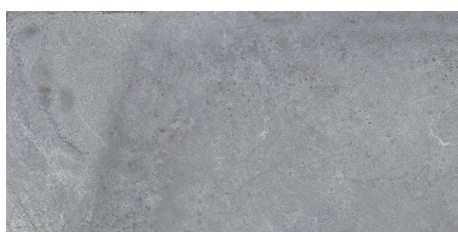

Flora Marble

9 GRAPHICS
60X60 RECT.
30X60 RECT.

INDOOR

7,4mm THICKNESS R9 PEI4

Flora Marble 60X60 BONE Rect.
Flora Marble 30X60 BONE Rect.

Flora Marble 60X60 CREAM Rect.
Flora Marble 30X60 CREAM Rect.

Flora Marble 60X60 PEARL Rect.
Flora Marble 30X60 PEARL Rect.