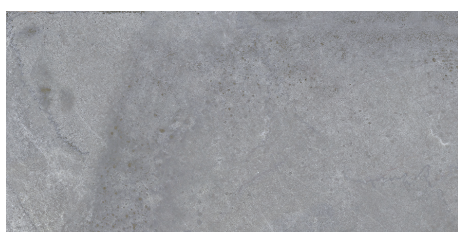

# Flora Marble

9 GRAFICHE  
60X60 RET.  
30X60 RET.

INDOOR

7,4mm  
R9 PEI4  
SPESSORE

Flora Marble 60X60 BONE Ret.  
Flora Marble 30X60 BONE Ret.

Flora Marble 60X60 CREAM Ret.  
Flora Marble 30X60 CREAM Ret.